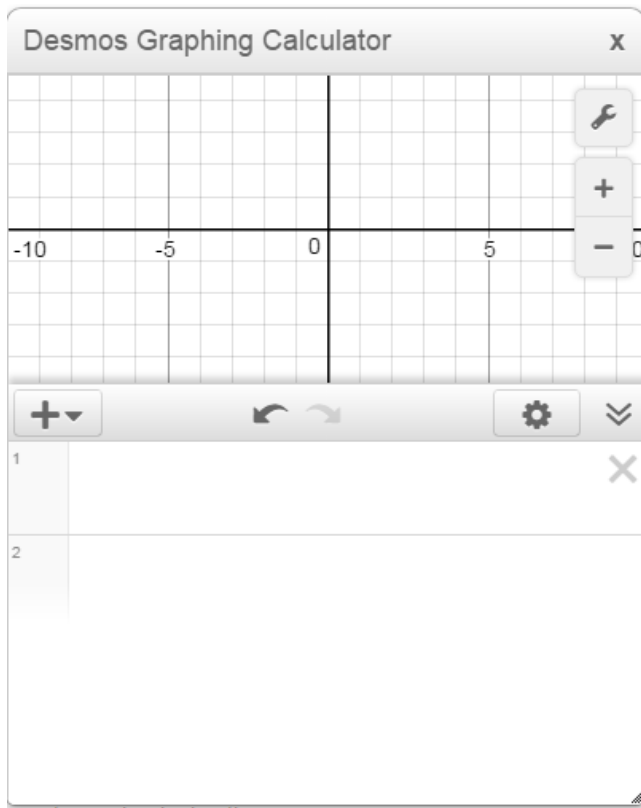

Perform high school math and science on four lines.

[Back to toolbar](#)

Millimeter Ruler

Measure length in 1-cm increments and 1-mm increments.

[Back to toolbar](#)

Single-Degree Protractor

Measure angles, and drag and rotate the protractor.

[Back to toolbar](#)

Straightedge

Drag the ends and rotate/move around the page to help answer items.

[Back to toolbar](#)

Notepad

Type notes while testing.

[Back to toolbar](#)

Desmos Graphing Calculator