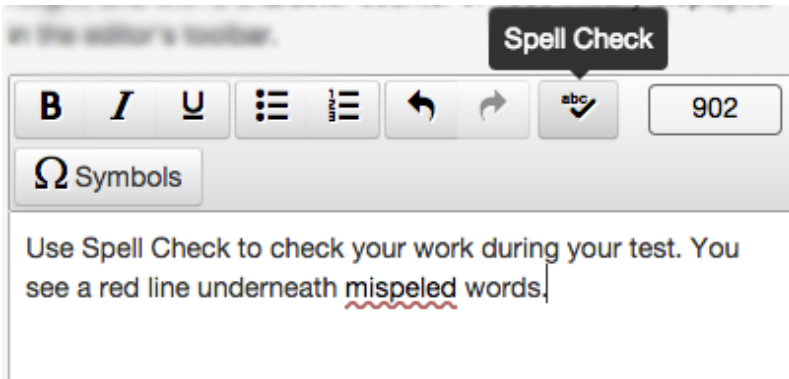

TestNav Tools

Depending on how a test is configured, TestNav displays tools for students to use during online testing. Students can access the highlighter and spell check tools within items, and other tools within the TestNav toolbar.

This page contains the following sections, accordingly:

- [Highlighter Tool](#)
- [Spell Check](#)
- [TestNav Toolbar](#)

Highlighter Tool

Most tools appear within the TestNav toolbar; however, the highlighter tool is available for students to use *without clicking on an icon in the toolbar*. Instead, turn on the highlighter by selecting a word or group of words.

Highlight color choices differ, depending on the background and foreground color.

Play the video to see a demonstration of the highlighter tool.

Spell Check

Students can turn on the spell check when answering an item that requires a textual, extended response. When spell check is on, a squiggly red line appears underneath misspelled words, and students see word suggestions for misspelled words.

Spell check does not check words that are all in caps (HELLO) or words that are inverse camel cased (CaMeL). It does check regular camel case (cAmEi).

Spell check uses the Hunspell dictionary and requires an Internet connection to compare the typed words with the dictionary on Pearson servers. *If there is no Internet connection, spell check does not check the words.*