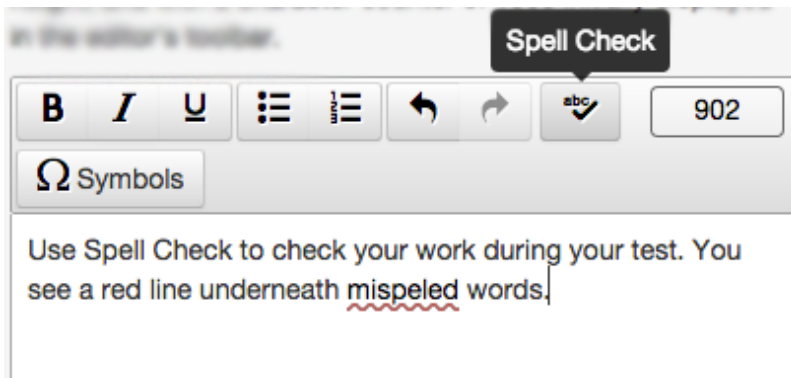

TestNav Tools

Depending on how a test is configured, TestNav displays tools for students to use during online testing. Students can access the highlighter and spell check tools within items, and other tools within the TestNav toolbar.

This page contains the following sections, accordingly:

- [Highlighter Tool](#)
- [Spell Check](#)
- [TestNav Toolbar](#)

Highlighter Tool

Most tools appear within the TestNav toolbar; however, the highlighter tool is available for students to use *without clicking on an icon in the toolbar*. Instead, turn on the highlighter by selecting a word or group of words.

Highlight color choices differ, depending on the background and foreground color.

Play the video to see a demonstration of the highlighter tool.

Spell Check

Students can turn on the spell check when answering an item that requires a textual, extended response. When spell check is on, a squiggly red line appears underneath misspelled words, and students see word suggestions for misspelled words.

Spell check does not check words that are all in caps (HELLO) or words that are inverse camel cased (CaMeL). It does check regular camel case (cAmEl).

Spell check uses the Hunspell dictionary and requires an Internet connection to compare the typed words with the dictionary on Pearson servers. *If there is no Internet connection, spell check does not check the words.*