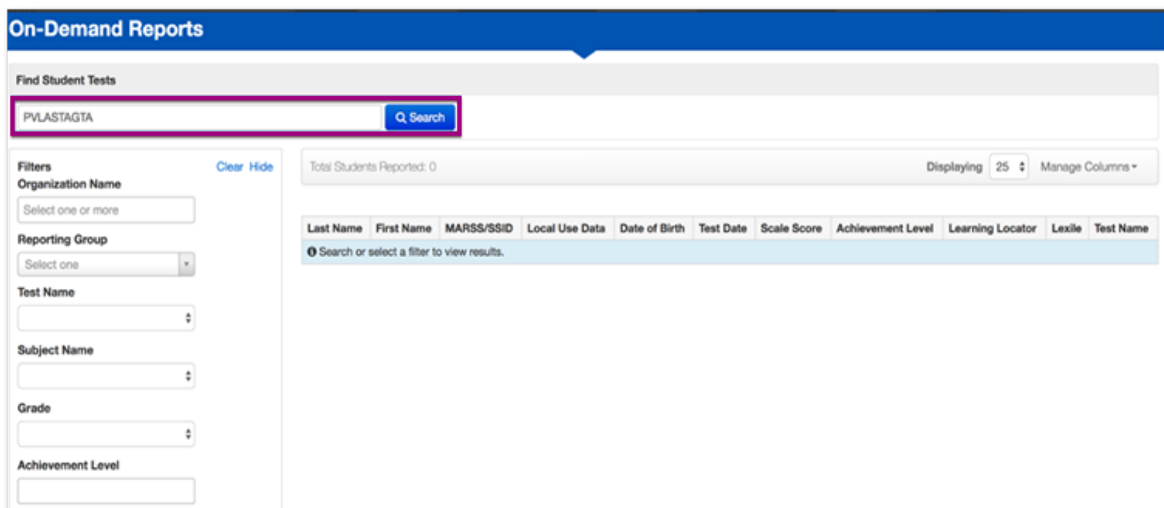

View OnDemand Reports

You can access OnDemand reports to view student assessment results/details in real time. Feature availability varies by program.

▼ You can access two types of OnDemand reports...

- **The Student Detail Report** displays student(s) assessment details, including graphs, overall score, and sub-scores.
- **The Student List Report** displays all the students and their assessment details based on the selected filters.

Depending on the selected filters, report details vary.

Step-by-Step

1. From **Reports**, select **OnDemand Reports**.

2. Type student names into the search field, and click **Search**.

3. Click the information icon  to view the student report.