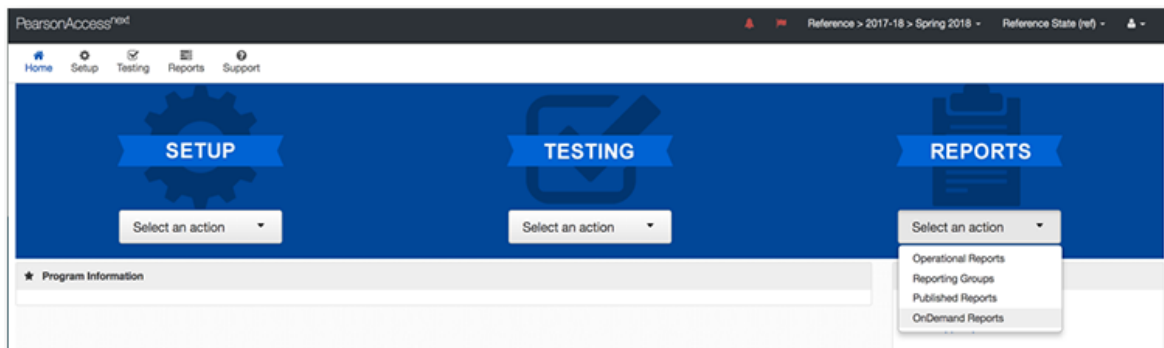

View OnDemand Reports

You can access OnDemand reports to view student assessment results/details in real time. Feature availability varies by program.

▼ You can access two types of OnDemand reports...

- **The Student Detail Report** displays student(s) assessment details, including graphs, overall score, and sub-scores.
- **The Student List Report** displays all the students and their assessment details based on the selected filters.

Depending on the selected filters, report details vary.

Step-by-Step

1. From **Reports**, select **OnDemand Reports**.